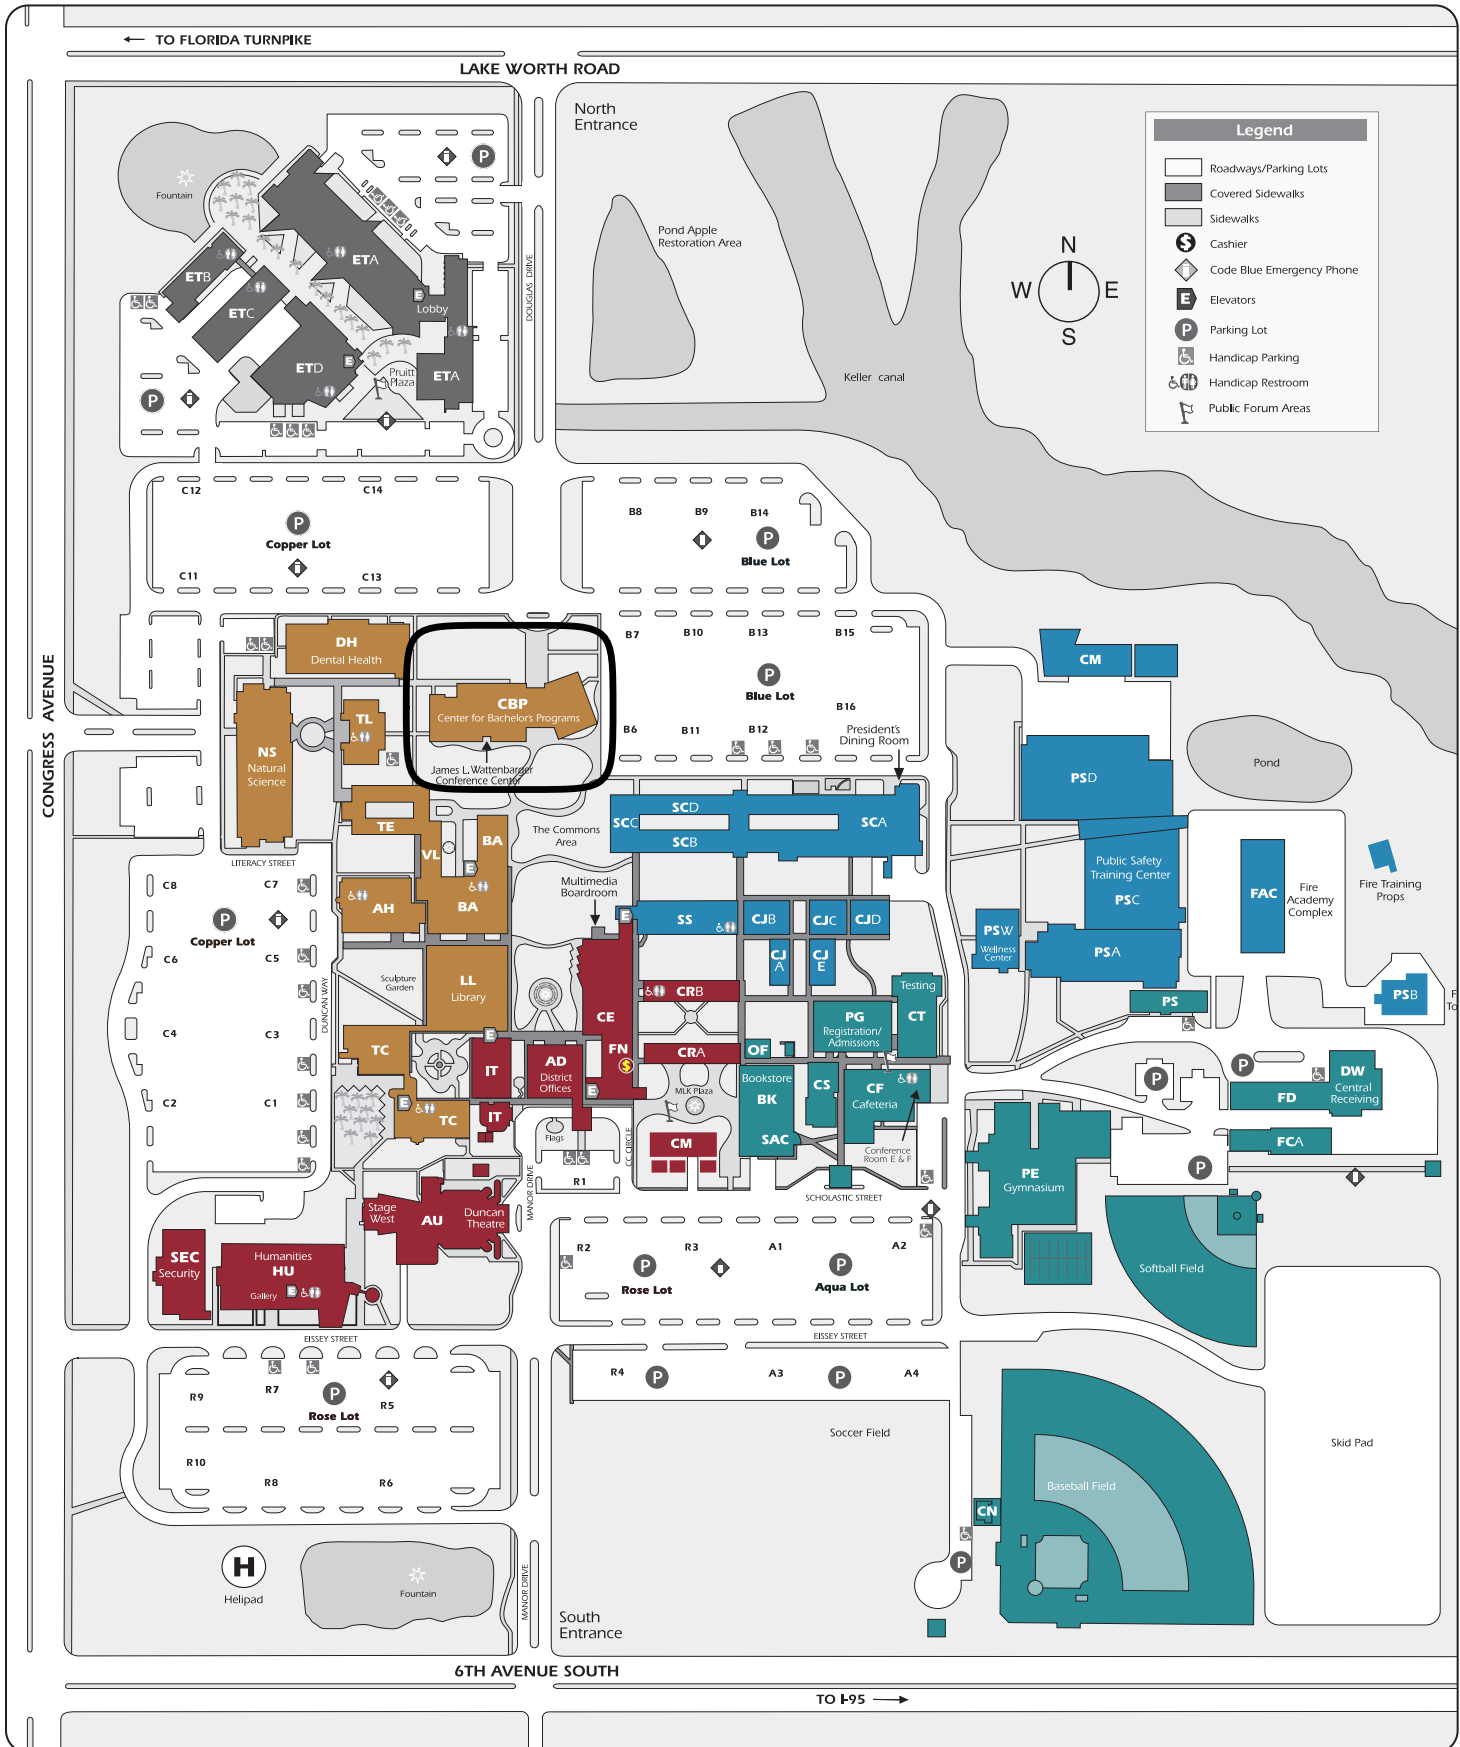

PALM BEACH STATE COLLEGE AT LAKE WORTH

4200 Congress Avenue, Lake Worth, FL 33461-4796

561-967-7222